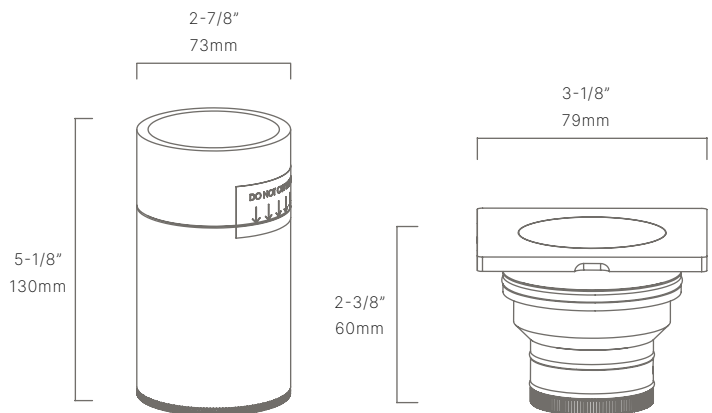

P. 760.931.2910

O. 2742 Loker Ave. W Carlsbad CA 92010

W. www.auroralight.com

MADE IN USA
WITH DOMESTIC & IMPORTED MATERIALS